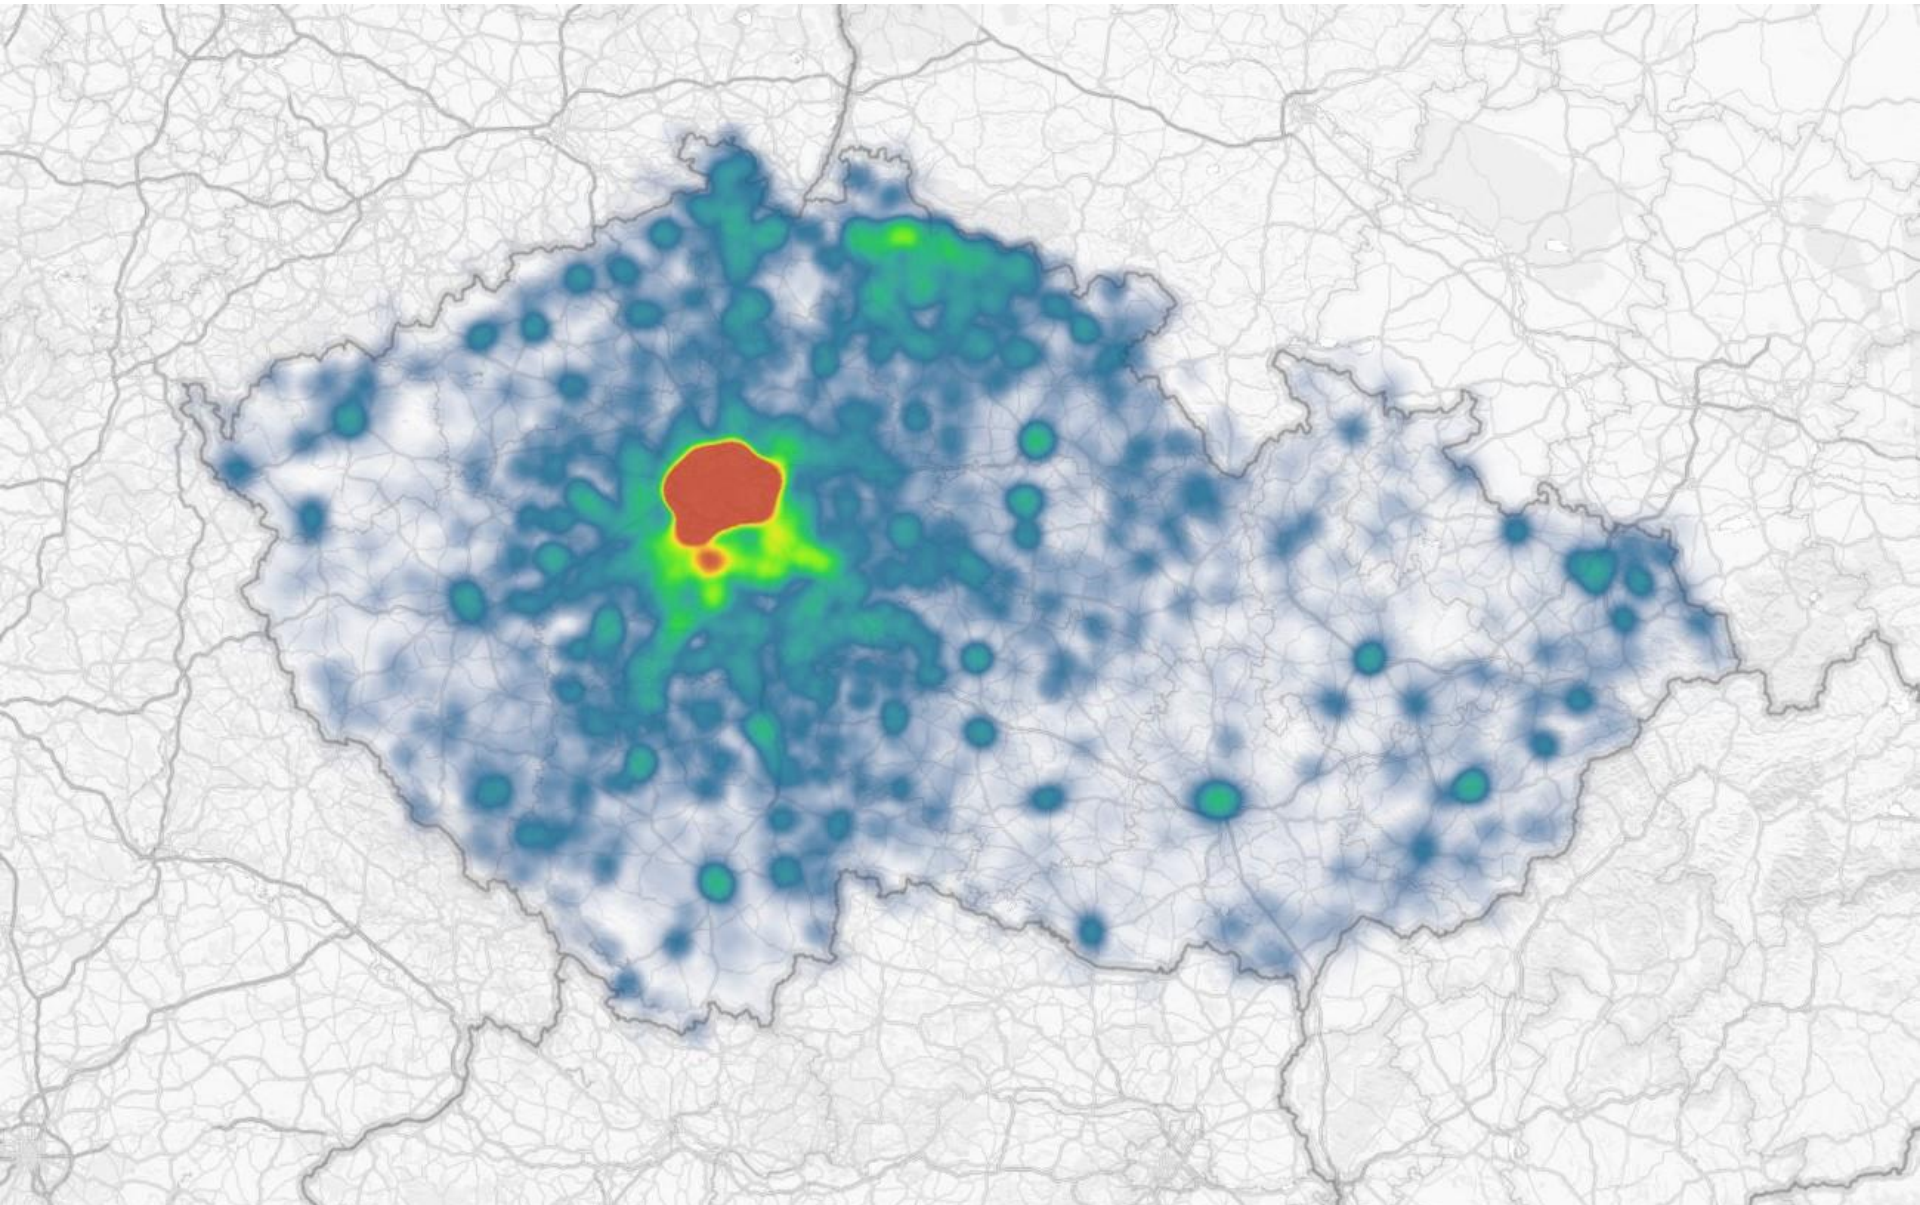

# Presence of Prague citizens during Easter 2014

# Videomapping & light festival in Prague (non-Prague visit)

# Videomapping & light festival in Prague (foreign visitors)

# Features

- Tourist counts for each day
- Number of overnight stay
- Origin of tourists
  - City/county/region of origin for „locals“
  - country of origin for foreigners)
- Number of repeated visits
- Average stay length (hours, days)
- ...
  
- Daily statistics, or various types of aggregation...