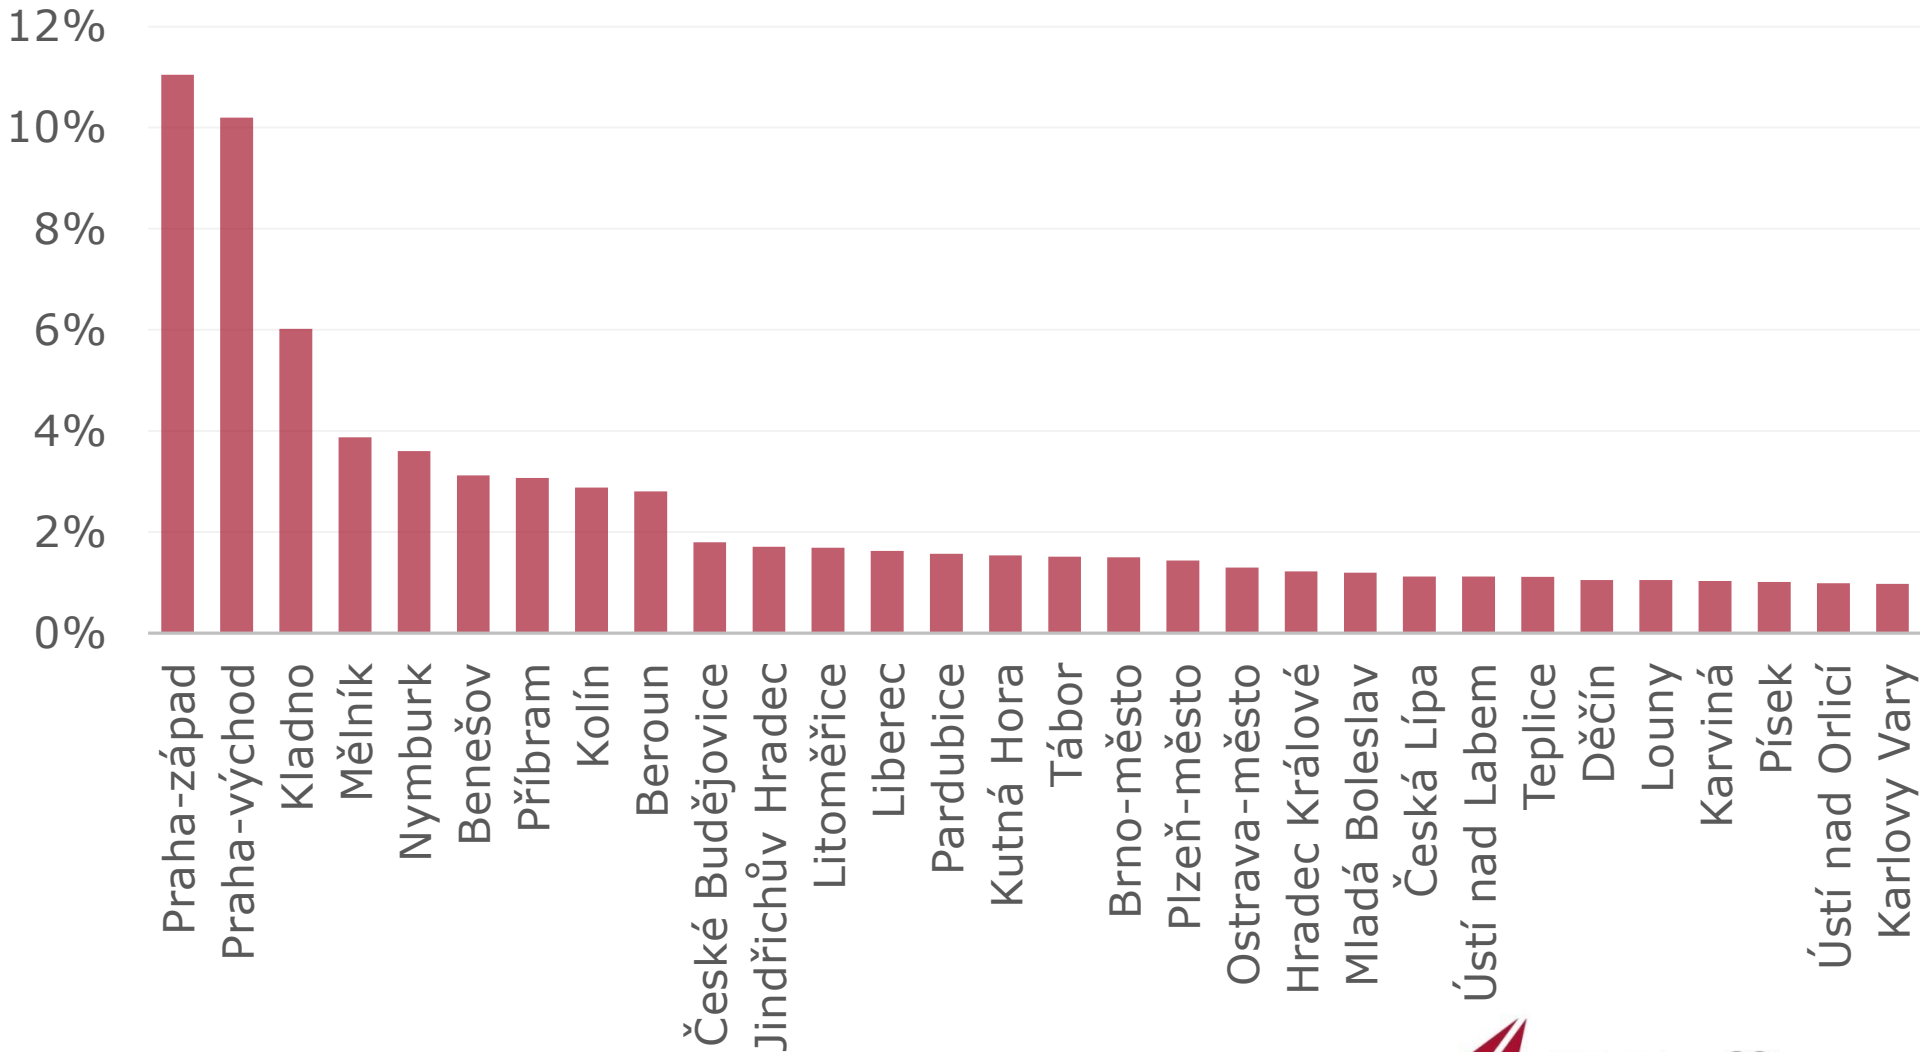

Videomapping & light festival in Prague (non-Prague visit)