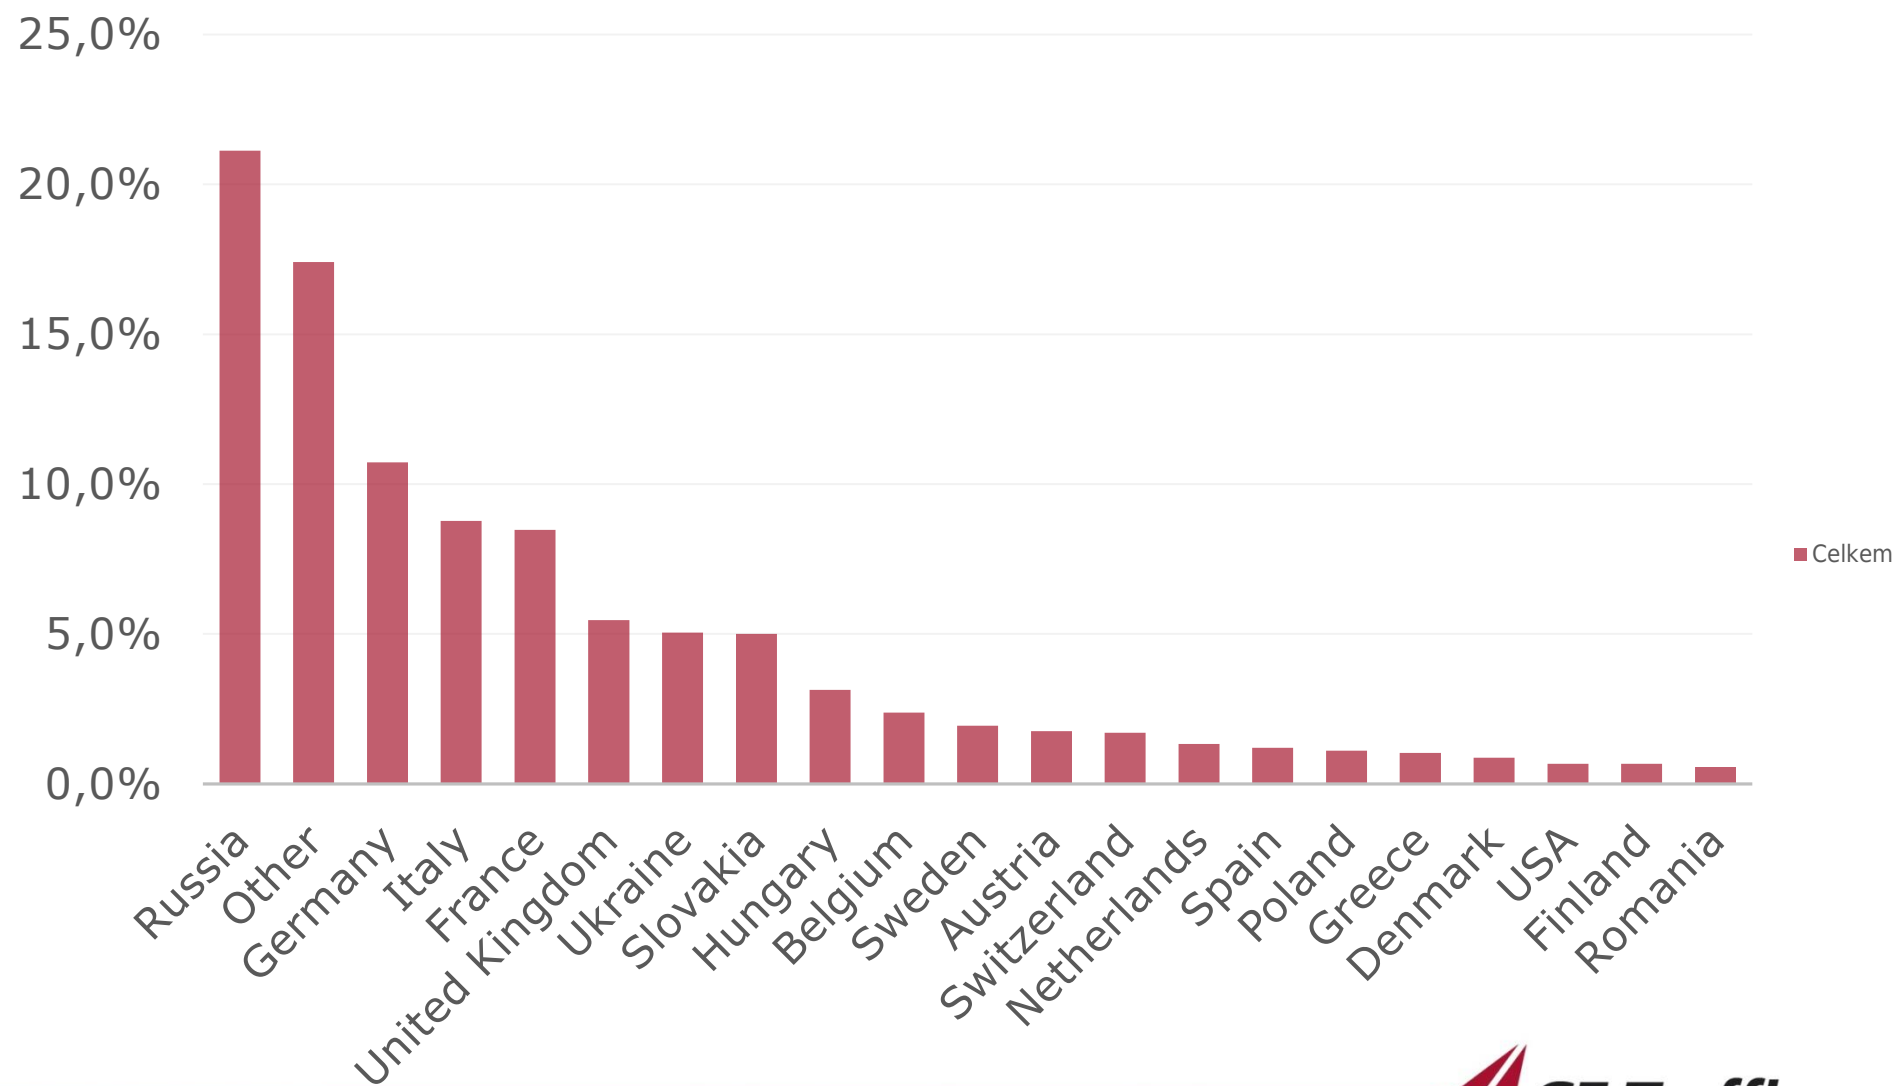

Videomapping & light festival in Prague (foreign visitors)