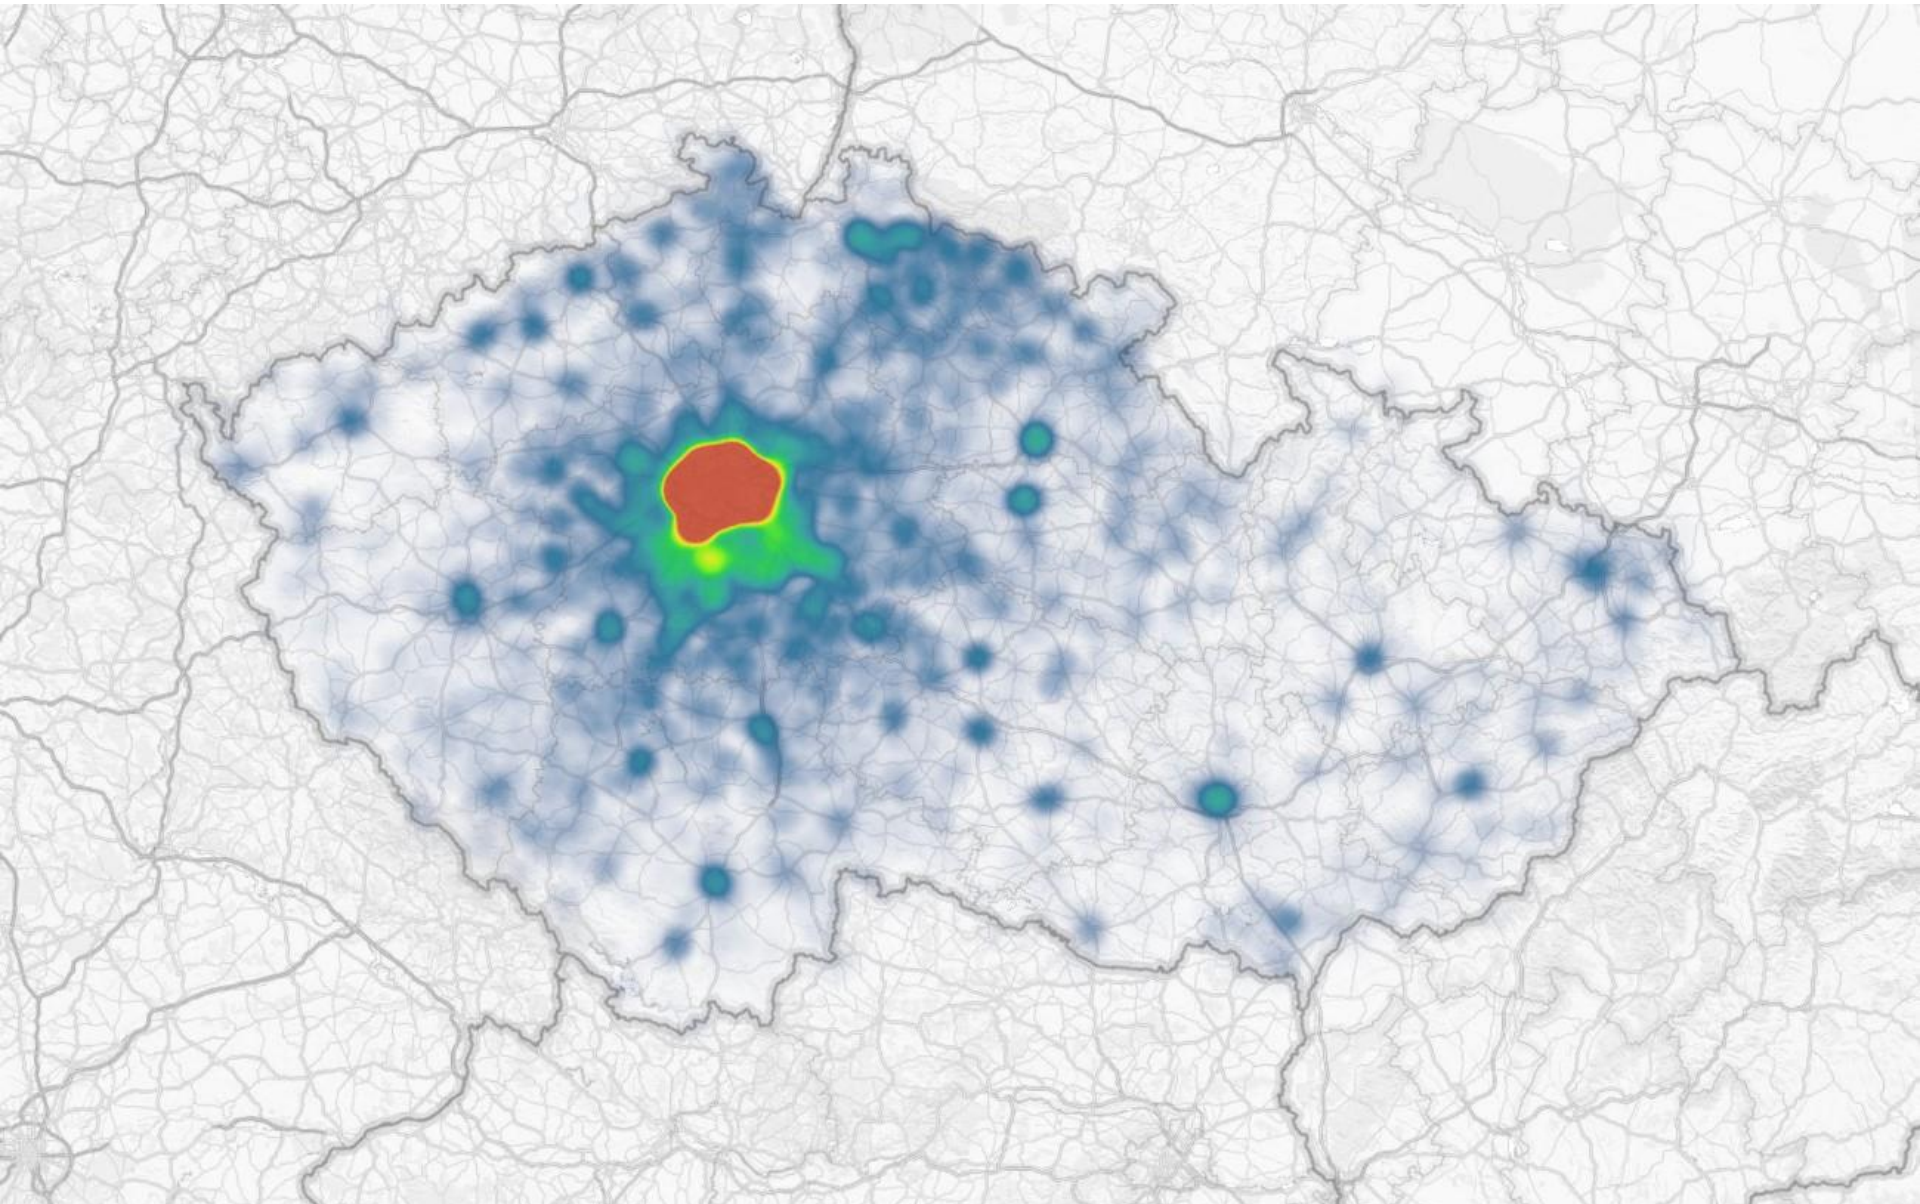

# Presence of Prague citizens during Easter 2014

# Videomapping & light festival in Prague (non-Prague visit)

# Videomapping & light festival in Prague (foreign visitors)

# Features

- Tourist counts for each day
- Number of overnight stay
- Origin of tourists
  - City/county/region of origin for „locals“
  - country of origin for foreigners)
- Number of repeated visits
- Average stay length (hours, days)
- ...
  
- Daily statistics, or various types of aggregation...